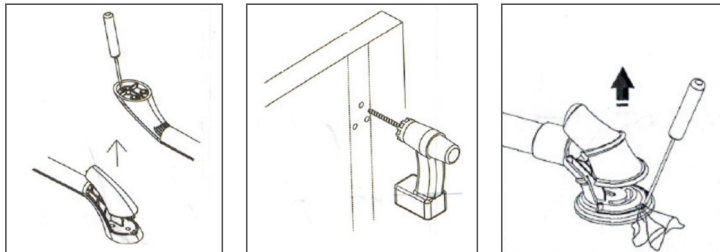

It is recommended that the installer values the screws to use when fixing depending on the type of wall or the place where it is installed.

2194031 River grab bar 31 cm.

2194041 River grab bar 41 cm.

Anti-slip grip. Height: 6,7cm.
Diameter: 32mm.

2193031 Ocean grab bar 31 cm.

2193041 Ocean grab bar 41 cm.

Corrugated and non-slip tube material:
aluminium and ABS. Diameter: 32mm.
Height: 6,7 cm.

2196031 **2196041** **2196061** **2196082**

White steel grab bars.