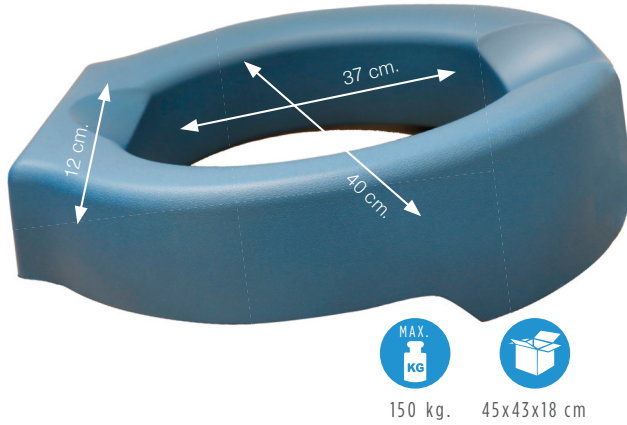

2173 Soft raised toilet seat with lid and lock.

Raised toilet seats

Toileting and daily hygiene support aids which allow you to create an accessible bathroom.