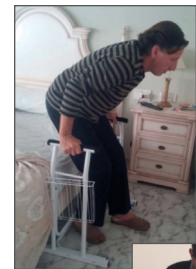

MAX.
KG
80 kg.

70x50x12 cm