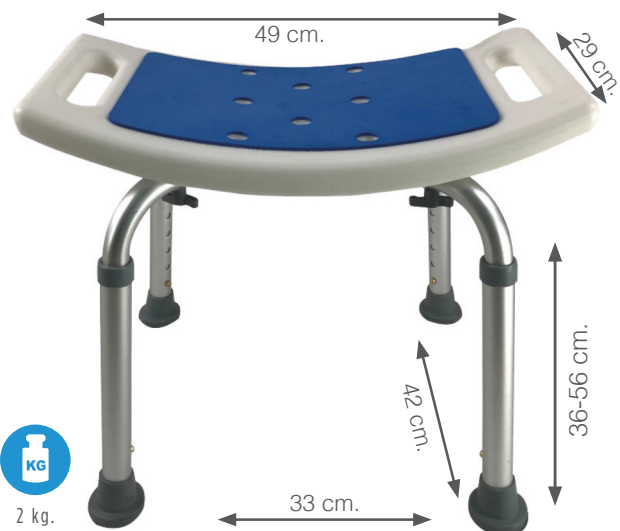

53 cm.

36x64x13 cm

110 kg.

2,3 kg.

2290

Height adjustable bath chair with soft touch backrest and seat.

42 cm.

49 cm.

34x59x15 cm

100 kg.

2 kg.

2291

Height adjustable bath stool with soft touch seat.

2298

Aluminium foldable height adjustable bath chair.

56 cm. 52 cm. 52x78x21 cm 110 kg.

22981

Aluminium foldable bath chair with wheels, U shape ergonomic seat and flip up armrests and footrest. Wheels: 70 mm. Brakes on rear wheels.

53 cm. 60 cm. 107x51x25 cm. 90 kg. 6'0 kg.

21901

Deluxe aluminium shower chair with backrest and handles. Seat: 58x 36. Adjustable height. Max. Weight: 110 kg.