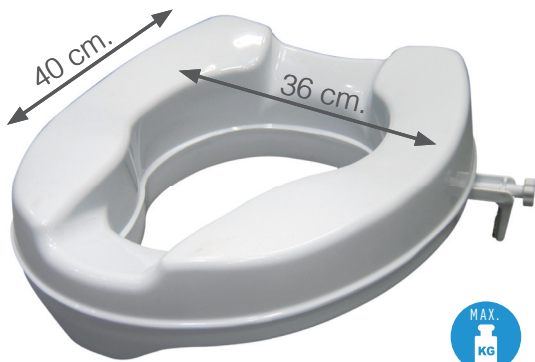

2173 Soft raised toilet seat with lid and lock.

2204 Adjustable toiletside safety rail. Width: 14-26 cm. Size: 62 cm length x 47 cm width x 22 cm height.

2175 Raised toilet seat with arms and lock.

2275 Raised toilet seat with flip up armrests. Height adjustable up to 15 cm.

Soft touch raised toilet seat, without lid. 150 kg.

227605 **227610** **227616**
5 cm height. 10 cm height. 15 cm height.

Soft touch raised toilet seat with lid. 150 kg.

227705 **227710** **227715**
5 cm height. 10 cm height. 15 cm height.

These raised toiletseats adapt easily to any kind of toilet designs. They include locks for greater adjustment.

Raised toilet seat without lid.

227805 **227810** **227815**
5 cm height. 10 cm height. 15 cm height.

1'3 kg.

37x44x10 cm

2293

Aluminium corner shower stool. Height adjustable: 43-53 cm. Seat dimensions: 36x40 cm.

2201

Aluminium height adjustable swivel chair with flip-up armrests and padded backrest and seat. Seat with six positions. No tools needed.