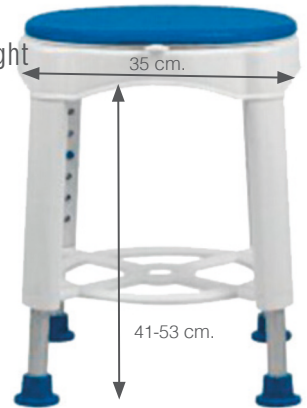

Aluminium height adjustable shower bench with draining holes and anti-slip rubbers.

-  1'2 kg.
-  110 kg.
-  41x30x21 cm

2295

Aluminium adjustable stool to be used either in the shower or bathtub.

22931

Aluminium corner adjustable shower stool.

53 cm.

56 cm.

55x55x40 cm

100 kg.

5'8 kg.

2299

Aluminium stool with soft swivel seat. Height adjustable and suction rubbers.

100 kg.

2'1 kg.

39x42x13 cm

22951

Round stool with handles. Height adjustable: 35.5-50.5 cm. Seat diameter: 32cm. No tools needed.

136 kg.

1'3 kg.

34x48x7 cm

130 kg.

1'3 kg.

37x44x10 cm

2293

Aluminium corner shower stool. Height adjustable: 43-53 cm. Seat dimensions: 36x40 cm.

2201

Aluminium height adjustable swivel chair with flip-up armrests and padded backrest and seat. Seat with six positions. No tools needed.