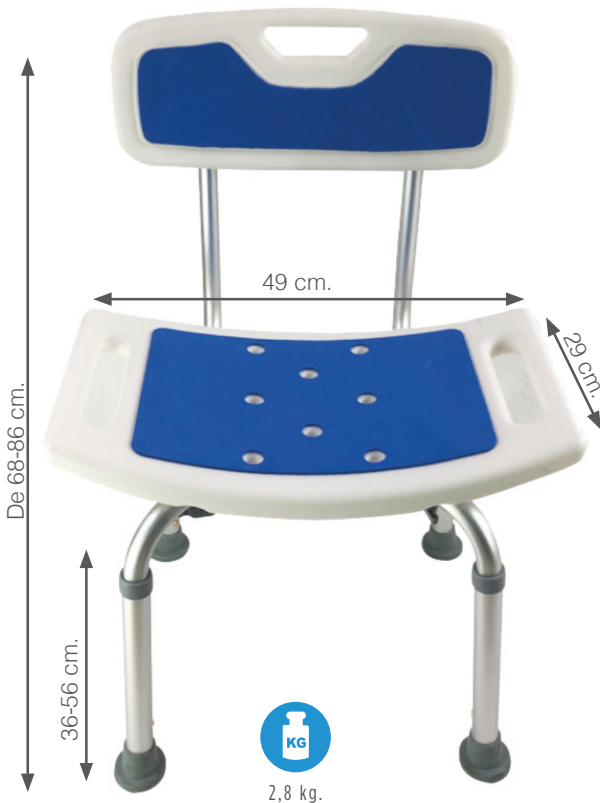

2192 Aluminium foldable bath stool. Height adjustable.

43 cm. 38 cm. 51x60x10 cm 136 kg.

2196

Anodized aluminium height adjustable bath chair. Very light, with detachable armrests, backrest and draining holes.

46 cm.

53 cm.

64x12x40 cm

110 kg.

3,5 kg.

2197

Anodized aluminium height adjustable bath stool. Very light, with detachable armrests, backrest and draining holes.

46 cm.

53 cm.

36x64x13 cm

110 kg.

2,3 kg.

2290

Height adjustable bath chair with soft touch backrest and seat.

42 cm.

49 cm.

34x59x15 cm

100 kg.

2 kg.

2291

Height adjustable bath stool with soft touch seat.

2298

Aluminium foldable height adjustable bath chair.

56 cm. 52 cm. 52x78x21 cm 110 kg.