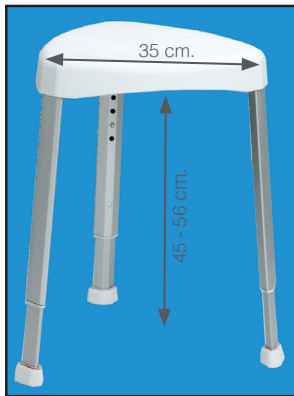

2295

Aluminium adjustable stool to be used either in the shower or bathtub.

22931

Aluminium corner adjustable shower stool.

136 kg.

39x42x13 cm

No tools required.

110 kg.

1'45 kg.

42x37x8 cm