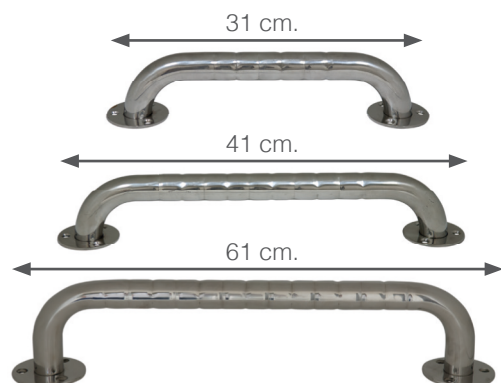

It is recommended that the installer values the screws to use when fixing depending on the type of wall or the place where it is installed.

2194031 River grab bar 31 cm.

2194041 River grab bar 41 cm.

Anti-slip grip. Height: 6,7cm.
Diameter: 32mm.

2193031 Ocean grab bar 31 cm.

2193041 Ocean grab bar 41 cm.

Corrugated and non-slip tube material:
aluminium and ABS. Diameter: 32mm.
Height: 6,7 cm.

2196031 **2196041** **2196061** **2196082**

White steel grab bars.

2197031 **2197041** **2197061** **2197082**

Chromed Steel grab bars.

2198031 31 cm stainless steel grab bar.

2198041 41 cm stainless steel grab bar.

2198061 61 cm stainless steel grab bar.

2198010
Stainless Steel angle grab bar.
Measurements: 50x70 cm.

2195061
61 cm white plastic grab bar.

2196025
White steel angle bar.

2197025
Chromed Steel angle grab bar.

Length: 30 cm.
Diameter: 32 mm.

Suction grab bar with safety indicator

2199040
40 cm corrugated plastic suction grab bar.