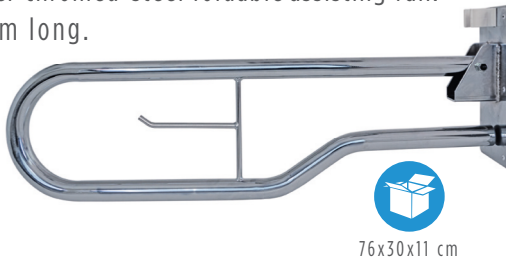

Bathroom Grab Rails

Support products designed to improve user safety and help with mobility in a variety of tasks in the bathroom and around the home.

It is recommended that the installer values the screws to use when fixing depending on the type of wall or the place where it is installed.

2178

Steel foldable grab rail, white epoxy coated.

21781

Nickel chromed steel foldable assisting rail. 74 cm long.

21782

Stainless steel foldable assisting rail. 82 cm long.

2179

Foldable steel grab rail with height adjustable leg support.

It is recommended that the installer values the screws to use when fixing depending on the type of wall or the place where it is installed.

2194031 River grab bar 31 cm.

2194041 River grab bar 41 cm.

Anti-slip grip. Height: 6,7cm.
Diameter: 32mm.