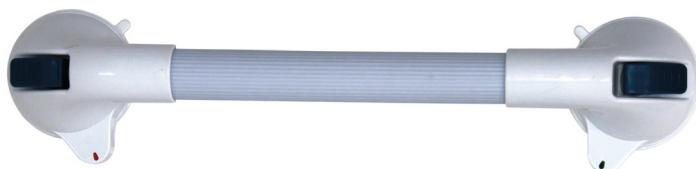

It is recommended that the installer values the screws to use when fixing depending on the type of wall or the place where it is installed.

2194031 River grab bar 31 cm.

2194041 River grab bar 41 cm.

Anti-slip grip. Height: 6,7cm.
Diameter: 32mm.

2195061
61 cm white plastic grab bar.

2196025
White steel angle bar.

2197025
Chromed Steel angle grab bar.

Length: 30 cm.
Diameter: 32 mm.

Suction grab bar with safety indicator

2199040
40 cm corrugated plastic suction grab bar.