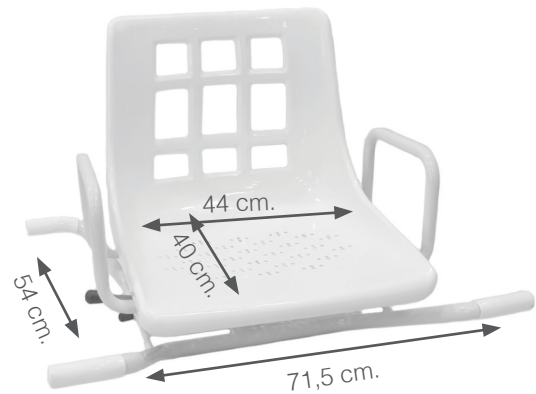

2195061
61 cm white plastic grab bar.

2196025
White steel angle bar.

2197025
Chromed Steel angle grab bar.

Length: 30 cm.
Diameter: 32 mm.

Suction grab bar with safety indicator

2199040
40 cm corrugated plastic suction grab bar.

2199030
30 cm corrugated plastic suction grab bar.

Bath technical aids

Bath aids to remain seated during bathing or showering. They facilitate people with disabilities or reduced mobility to perform these cleaning functions.

2186

Swivel bath seat. Frame made of white epoxy coated steel.

21871

Aluminium swivel seat with adjustable width.

Quick assembly, no tools needed.

2183

Bath transfer board. Four fixing points, no tools needed. Measurements: 73x35 cm.

2282

Bath transfer board with swivel foam seat. Four fixing points. Quick assembly, no tools needed. It fits in baths from 43 to 68 cm. Size: 73x36cm. Seat diameter: 33cm.

2198

Aluminium bath transfer bench, adjustable in height. Two legs are placed inside the bath, this way, allows the user to stay, get in and get out the bath without any efforts.