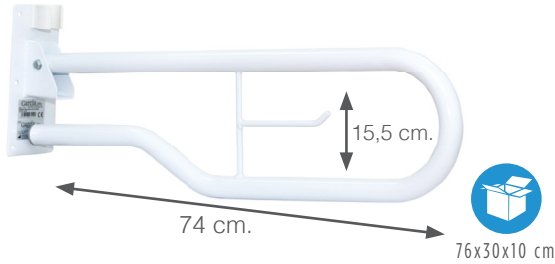

Raised toilet seat with lid.

227905 **227910** **227915**
5 cm height. 10 cm height. 15 cm height.

2280

Bidet for raised toiletseats.

22801

Portable bidet for WC.

41 x 37 x 12 cm.

395 gr.

Bathroom Grab Rails

Support products designed to improve user safety and help with mobility in a variety of tasks in the bathroom and around the home.

It is recommended that the installer values the screws to use when fixing depending on the type of wall or the place where it is installed.

2178

Steel foldable grab rail, white epoxy coated.

21781

Nickel chromed steel foldable assisting rail. 74 cm long.

21782

Stainless steel foldable assisting rail. 82 cm long.

2179

Foldable steel grab rail with height adjustable leg support.

It is recommended that the installer values the screws to use when fixing depending on the type of wall or the place where it is installed.

2194031 River grab bar 31 cm.

2194041 River grab bar 41 cm.

Anti-slip grip. Height: 6,7cm.
Diameter: 32mm.