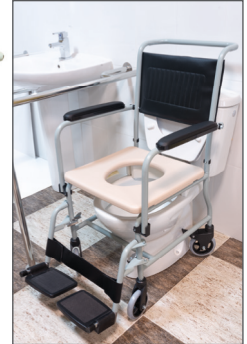

56 cm.

56 cm.

35x56x57 cm.

100 kg.

12 kg.

Shower commode chairs

Daily aids often used by those who are unable to cover the distance to the bathroom due to mobility problems. They can also be placed directly on the toilet.