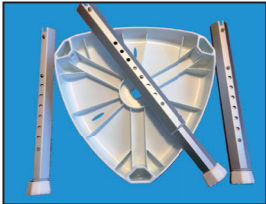

2295

Aluminium adjustable stool to be used either in the shower or bathtub.

22931

Aluminium corner adjustable shower stool.

136 kg.

39x42x13 cm

No tools required.

110 kg.

1'45 kg.

42x37x8 cm