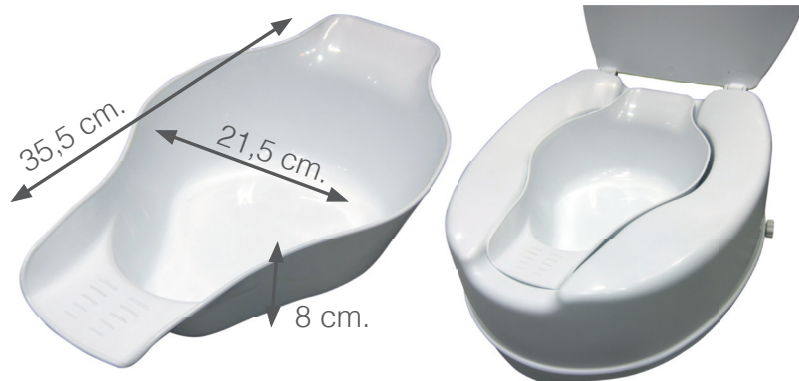

2173 Soft raised toilet seat with lid and lock.

2204 Adjustable toiletside safety rail. Width: 14-26 cm. Size: 62 cm length x 47 cm width x 22 cm height.

2175 Raised toilet seat with arms and lock.

2275 Raised toilet seat with flip up armrests. Height adjustable up to 15 cm.

These raised toiletseats adapt easily to any kind of toilet designs. They include locks for greater adjustment.

Raised toilet seat without lid.

227805 **227810** **227815**
5 cm height. 10 cm height. 15 cm height.

Raised toilet seat with lid.

227905 **227910** **227915**
5 cm height. 10 cm height. 15 cm height.

2280

Bidet for raised toiletseats.

22801

Portable bidet for WC.

41 x 37 x 12 cm.

395 gr.

Bathroom Grab Rails

Support products designed to improve user safety and help with mobility in a variety of tasks in the bathroom and around the home.

It is recommended that the installer values the screws to use when fixing depending on the type of wall or the place where it is installed.