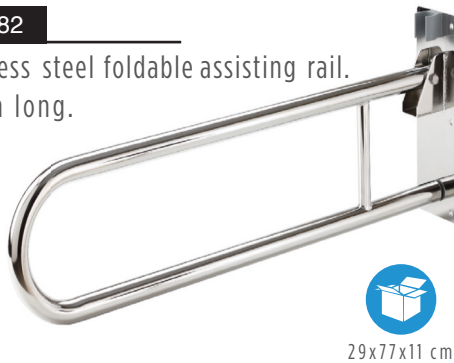

Bathroom Grab Rails

Support products designed to improve user safety and help with mobility in a variety of tasks in the bathroom and around the home.

It is recommended that the installer values the screws to use when fixing depending on the type of wall or the place where it is installed.

2178

Steel foldable grab rail, white epoxy coated.

21781

Nickel chromed steel foldable assisting rail. 74 cm long.

21782

Stainless steel foldable assisting rail. 82 cm long.

2179

Foldable steel grab rail with height adjustable leg support.

2198015

Stainless steel assisting rail, with double U shape. 80 cm long.

2205

Portable handrail with magazine rack. Width: 78cm; height: 67, 5 cm; depth: 48, 5 cm.

MAX.
KG
80 kg.

70x50x12 cm

2198020

Stainless Steel Grab rail wall to floor. Measures: 80x85cm.

It is recommended that the installer values the screws to use when fixing depending on the type of wall or the place where it is installed.

2194031 River grab bar 31 cm.

2194041 River grab bar 41 cm.

Anti-slip grip. Height: 6,7cm.
Diameter: 32mm.