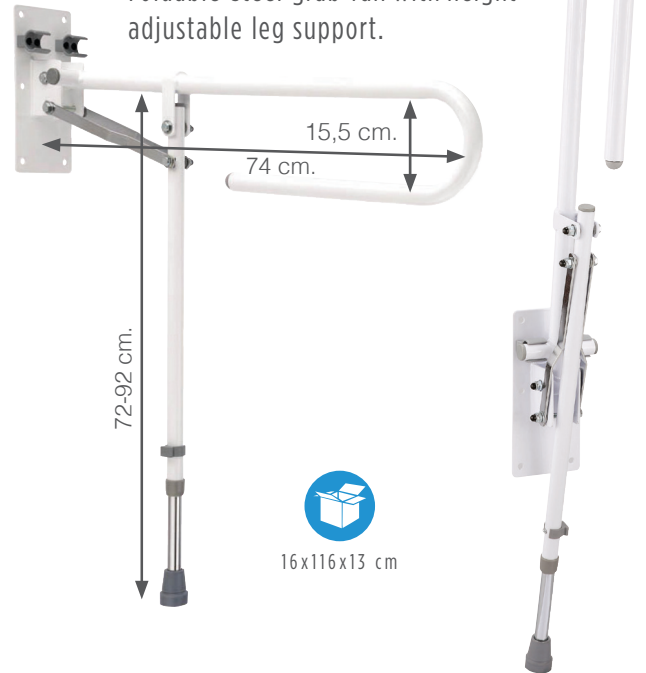

2173 Soft raised toilet seat with lid and lock.

2204 Adjustable toiletside safety rail. Width: 14-26 cm. Size: 62 cm length x 47 cm width x 22 cm height.

2175 Raised toilet seat with arms and lock.

2275 Raised toilet seat with flip up armrests. Height adjustable up to 15 cm.

2178

Steel foldable grab rail, white epoxy coated.

21781

Nickel chromed steel foldable assisting rail. 74 cm long.

21782

Stainless steel foldable assisting rail. 82 cm long.

2179

Foldable steel grab rail with height adjustable leg support.

2198015

Stainless steel assisting rail, with double U shape. 80 cm long.

2205

Portable handrail with magazine rack. Width: 78cm; height: 67, 5 cm; depth: 48, 5 cm.

MAX.
KG
80 kg.

70x50x12 cm

2198020

Stainless Steel Grab rail wall to floor. Measures: 80x85cm.

It is recommended that the installer values the screws to use when fixing depending on the type of wall or the place where it is installed.

2194031 River grab bar 31 cm.

2194041 River grab bar 41 cm.

Anti-slip grip. Height: 6,7cm.
Diameter: 32mm.