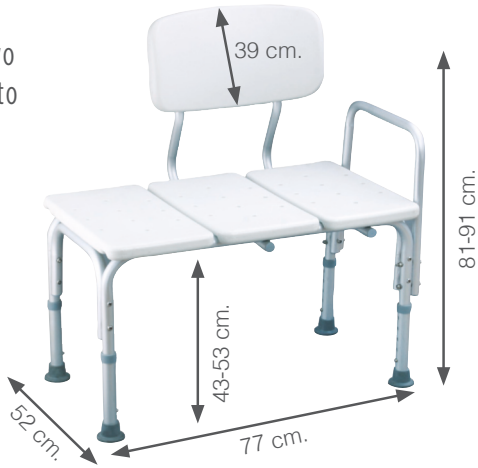

2186

Swivel bath seat. Frame made of white epoxy coated steel.

21871

Aluminium swivel seat with adjustable width.

Quick assembly, no tools needed.

2183

Bath transfer board. Four fixing points, no tools needed. Measurements: 73x35 cm.

2282

Bath transfer board with swivel foam seat. Four fixing points. Quick assembly, no tools needed. It fits in baths from 43 to 68 cm. Size: 73x36cm. Seat diameter: 33cm.

2198

Aluminium bath transfer bench, adjustable in height. Two legs are placed inside the bath, this way, allows the user to stay, get in and get out the bath without any efforts.

-  100 kg.
-  4'7 kg.
-  78x45x13 cm

2296

Adjustable aluminium bath anti-slip seat. Seat size: 32x34.

-  110 kg.
-  37x35x9 cm

2297

U shaped aluminium bath anti-slip seat.

-  120 kg.

2294

Aluminium height adjustable shower bench with draining holes and anti-slip rubbers.

-  1'2 kg.
-  110 kg.
-  41x30x21 cm

2295

Aluminium adjustable stool to be used either in the shower or bathtub.

22931

Aluminium corner adjustable shower stool.